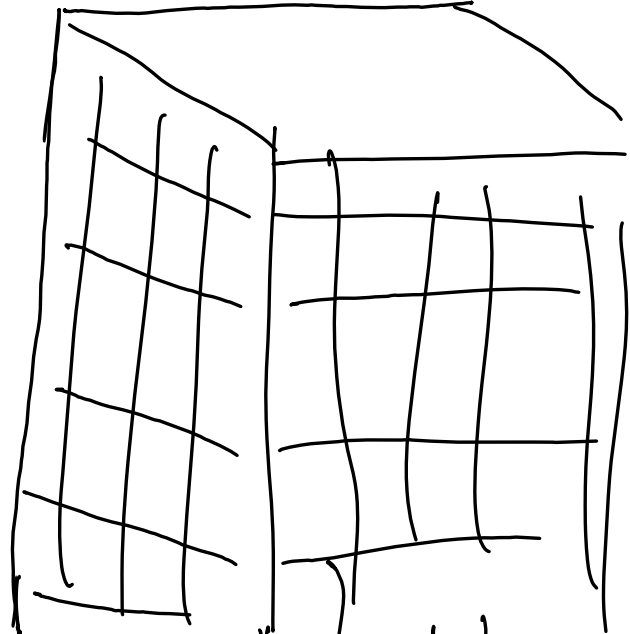

Same style
different slope