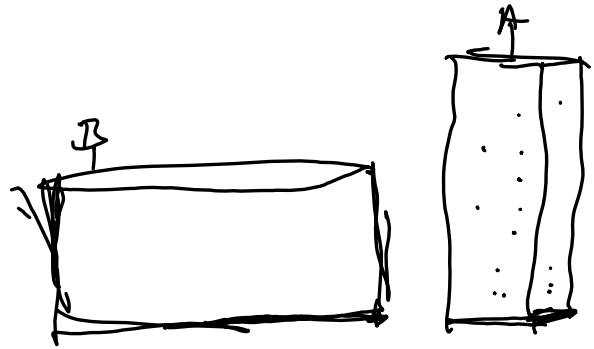

FP301022

FP301022

FP301022

Jon Nohle  
Brooklyn, NY  
1st Nov '22  
19:05

A. Curving around  
angle up  
angle across  
hard  
B. Structure

FP301022

A. angle up  
angle across  
hard  
B. Structure

stt

clear sky

AOK-BK looking  
up

toning

ridged

raised lines

lines

rectangular

curved elements

Smooth  
shiny  
metallic  
raising up

AOL-AK  
clouds

white  
fluffy  
hazy  
tall  
wide  
spacious  
expansive

A1-AK wow!  
high up

Same style  
different slope

A.

same feeling

AOL-DE  
"OFFICE"