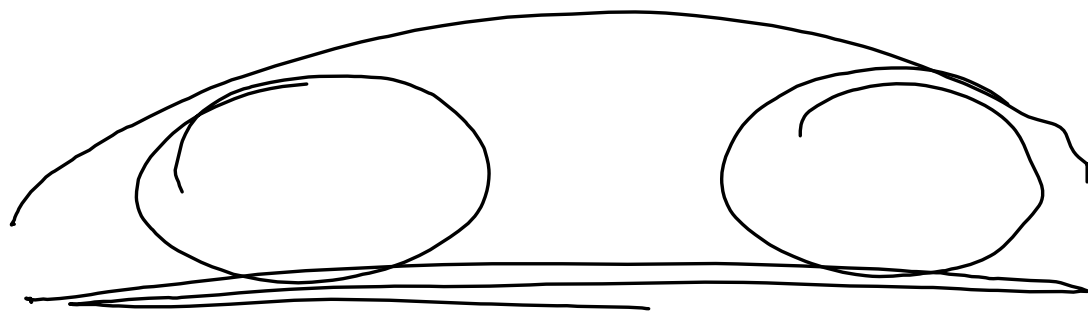

thin

fall

colourful

red

orange  
blossom

AOL-BK  
Bridge

rounded  
cuneal  
Circular  
light like  
metallic  
steel-like

vertical  
thin  
wide  
horizontal line  
open airy

expensive  
spacious

grounded  
rocky had  
brown, green

high up  
looking up

tall  
thin

wide across

A1-BE

wow

awesome - technical  
great.