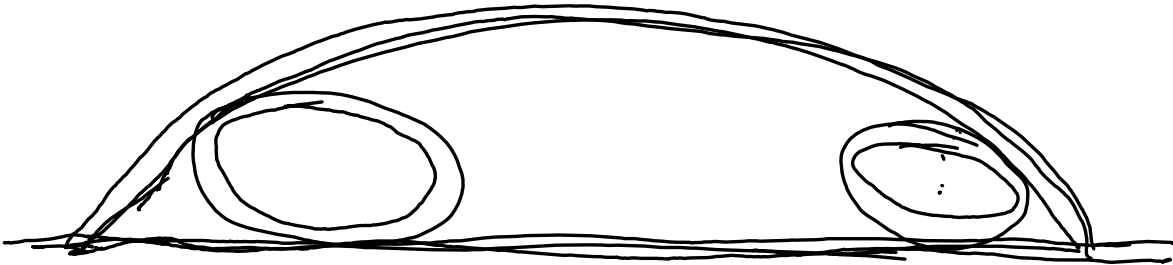

FPO91022

94

Ach - BK
yolida - gate
wrigle

tubular
metallic
thin
rounded